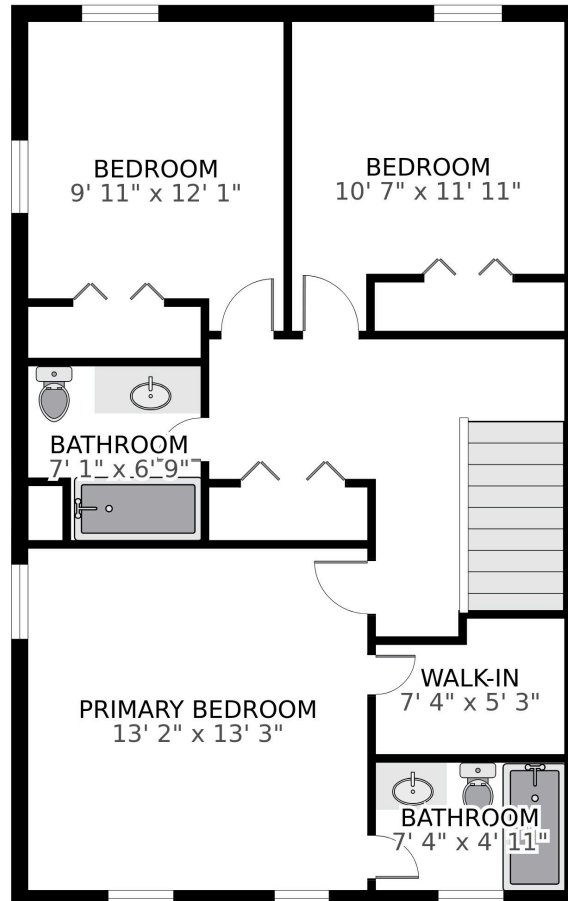

1025 N George Mason Dr

Total Square Feet: 2,376
Square Feet | Each Level: 792

MAIN LEVEL

UPPER LEVEL

LOWER LEVEL