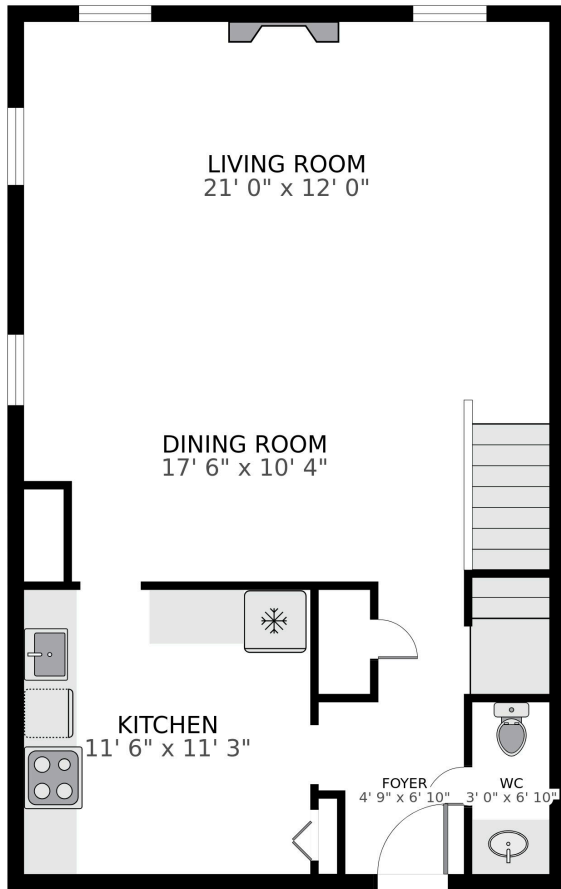

1025 N George Mason Dr

Total Square Feet: 2,376
Square Feet | Each Level: 792

MAIN LEVEL

UPPER LEVEL

LOWER LEVEL