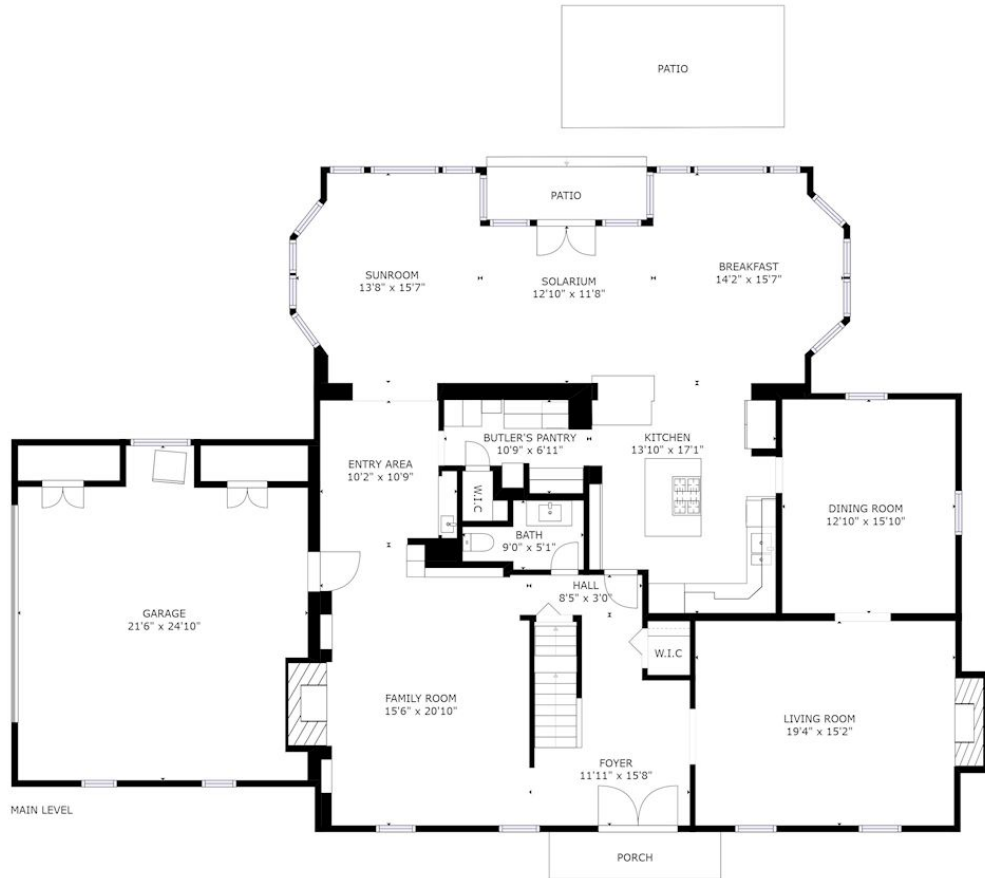

UPPER LEVEL

LOWER LEVEL

MAIN LEVEL

GROSS INTERNAL AREA
 LOWER LEVEL: 1635 sq ft, MAIN LEVEL: 2114 sq ft
 UPPER LEVEL: 1495 sq ft, EXCLUDED AREAS:
 GARAGE: 524 sq ft
 TOTAL: 5244 sq ft

SIZES AND DIMENSIONS ARE APPROXIMATE, ACTUAL MAY VARY.