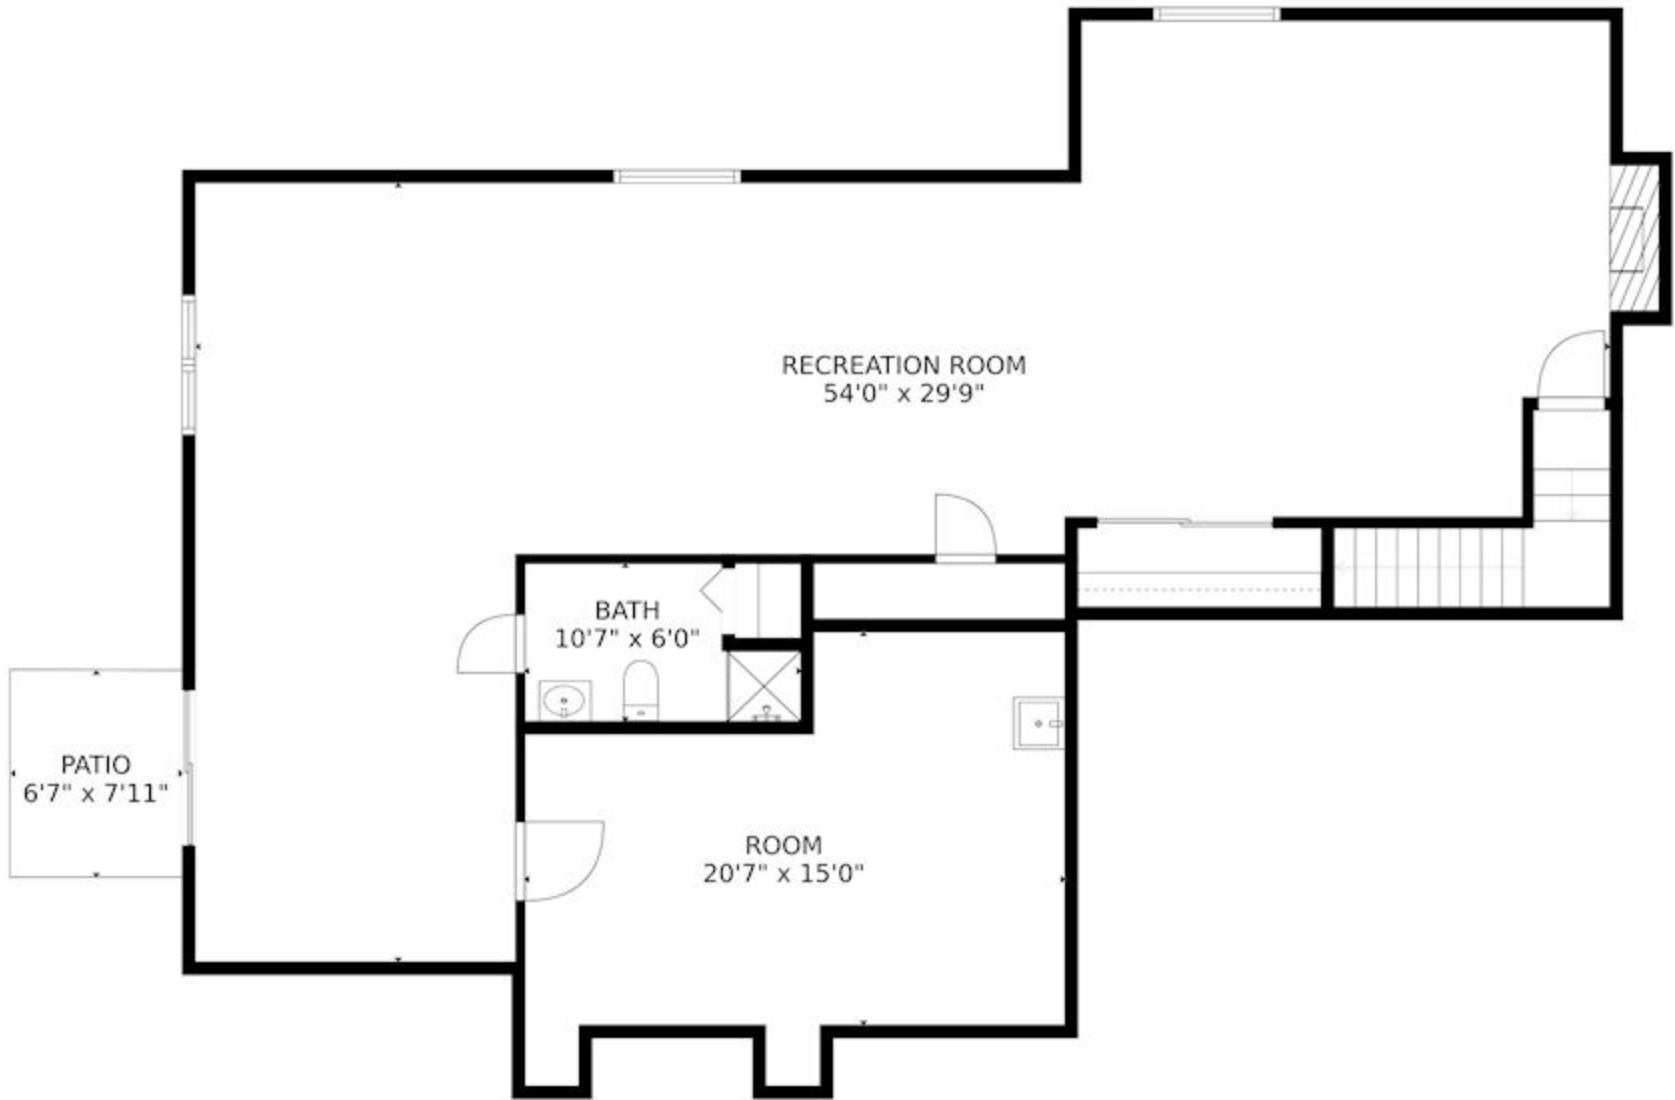

GROSS INTERNAL AREA  
 LOWER LEVEL: 1519 sq. ft, MAIN LEVEL: 1651 sq. ft  
 UPPER LEVEL: 1461 sq. ft, EXCLUDED AREAS:  
 PATIO: 190 sq. ft, GARAGE: 461 sq. ft  
 TOTAL: 4631 sq. ft  
 SIZES AND DIMENSIONS ARE APPROXIMATE. ACTUAL MAY VARY

GROSS INTERNAL AREA  
LOWER LEVEL: 1519 sq. ft, MAIN LEVEL: 1651 sq. ft  
UPPER LEVEL: 1461 sq. ft, EXCLUDED AREAS:  
PATIO: 190 sq. ft, GARAGE: 461 sq. ft  
TOTAL: 4631 sq. ft  
SIZES AND DIMENSIONS ARE APPROXIMATE, ACTUAL MAY VARY