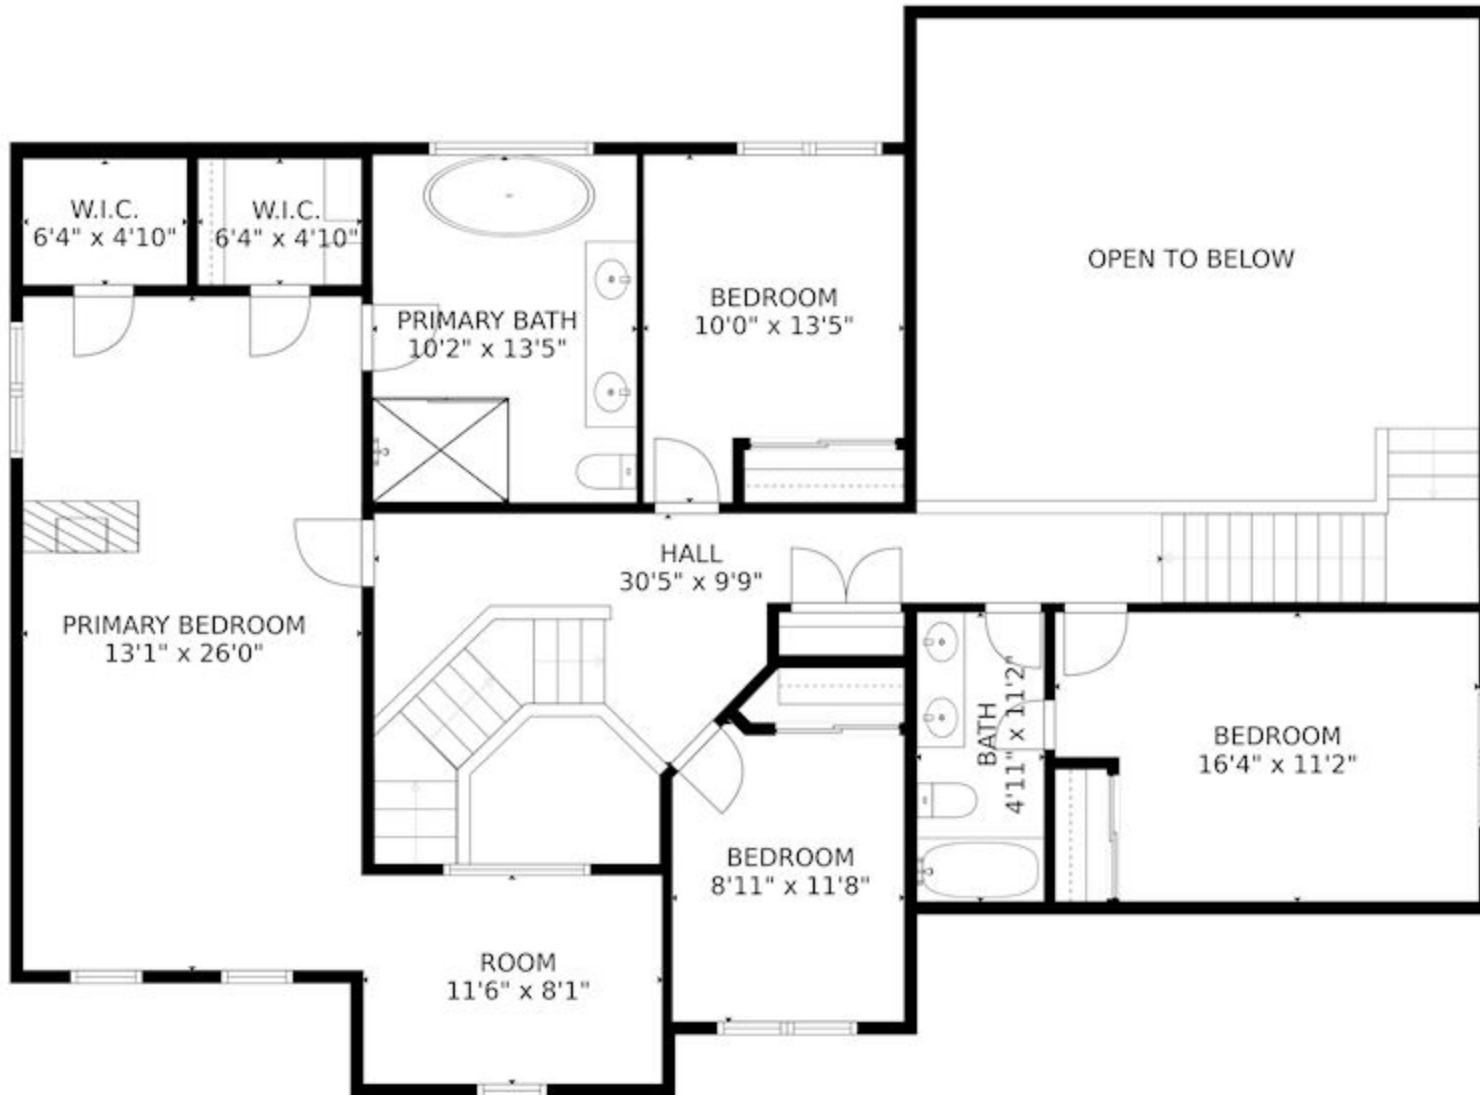

GROSS INTERNAL AREA  
 LOWER LEVEL: 1519 sq. ft, MAIN LEVEL: 1651 sq. ft  
 UPPER LEVEL: 1461 sq. ft, EXCLUDED AREAS:  
 PATIO: 190 sq. ft, GARAGE: 461 sq. ft  
 TOTAL: 4631 sq. ft  
 SIZES AND DIMENSIONS ARE APPROXIMATE. ACTUAL MAY VARY

GROSS INTERNAL AREA  
LOWER LEVEL: 1519 sq. ft, MAIN LEVEL: 1651 sq. ft  
UPPER LEVEL: 1461 sq. ft, EXCLUDED AREAS:  
PATIO: 190 sq. ft, GARAGE: 461 sq. ft  
TOTAL: 4631 sq. ft  
SIZES AND DIMENSIONS ARE APPROXIMATE, ACTUAL MAY VARY