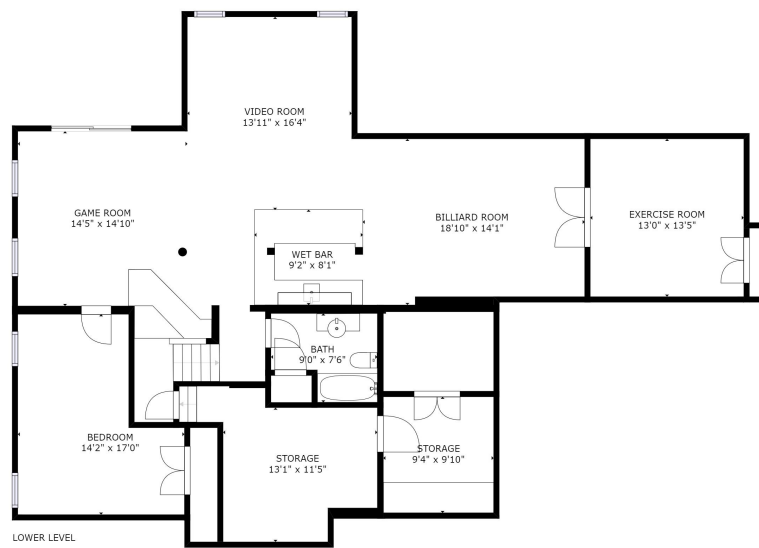

GROSS INTERNAL AREA
 LOWER LEVEL: 1757 sq. ft, MAIN LEVEL: 1966 sq. ft
 UPPER LEVEL: 1939 sq. ft, EXCLUDED AREAS:
 GARAGE: 508 sq. ft
 TOTAL: 5662 sq. ft
 SIZES AND DIMENSIONS ARE APPROXIMATE, ACTUAL MAY VARY.