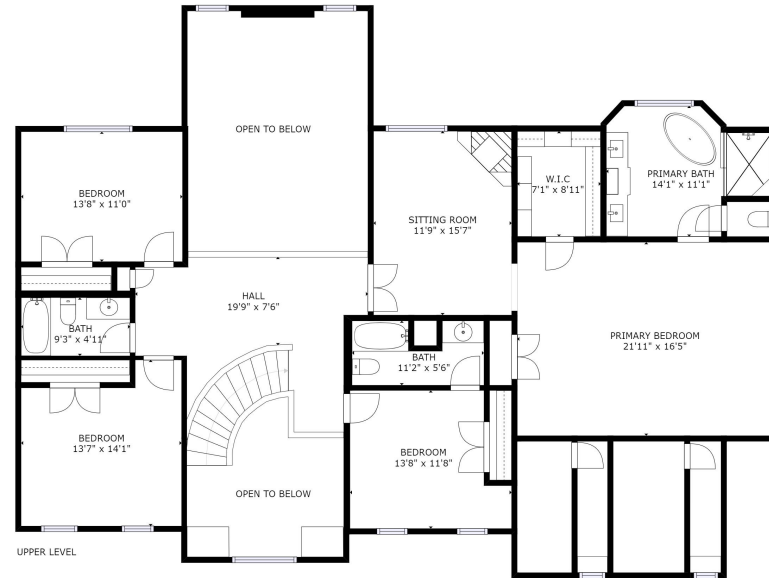

GROSS INTERNAL AREA
 LOWER LEVEL: 1757 sq. ft, MAIN LEVEL: 1966 sq. ft
 UPPER LEVEL: 1939 sq. ft, EXCLUDED AREAS:
 GARAGE: 508 sq. ft
 TOTAL: 5662 sq. ft
 SIZES AND DIMENSIONS ARE APPROXIMATE, ACTUAL MAY VARY.