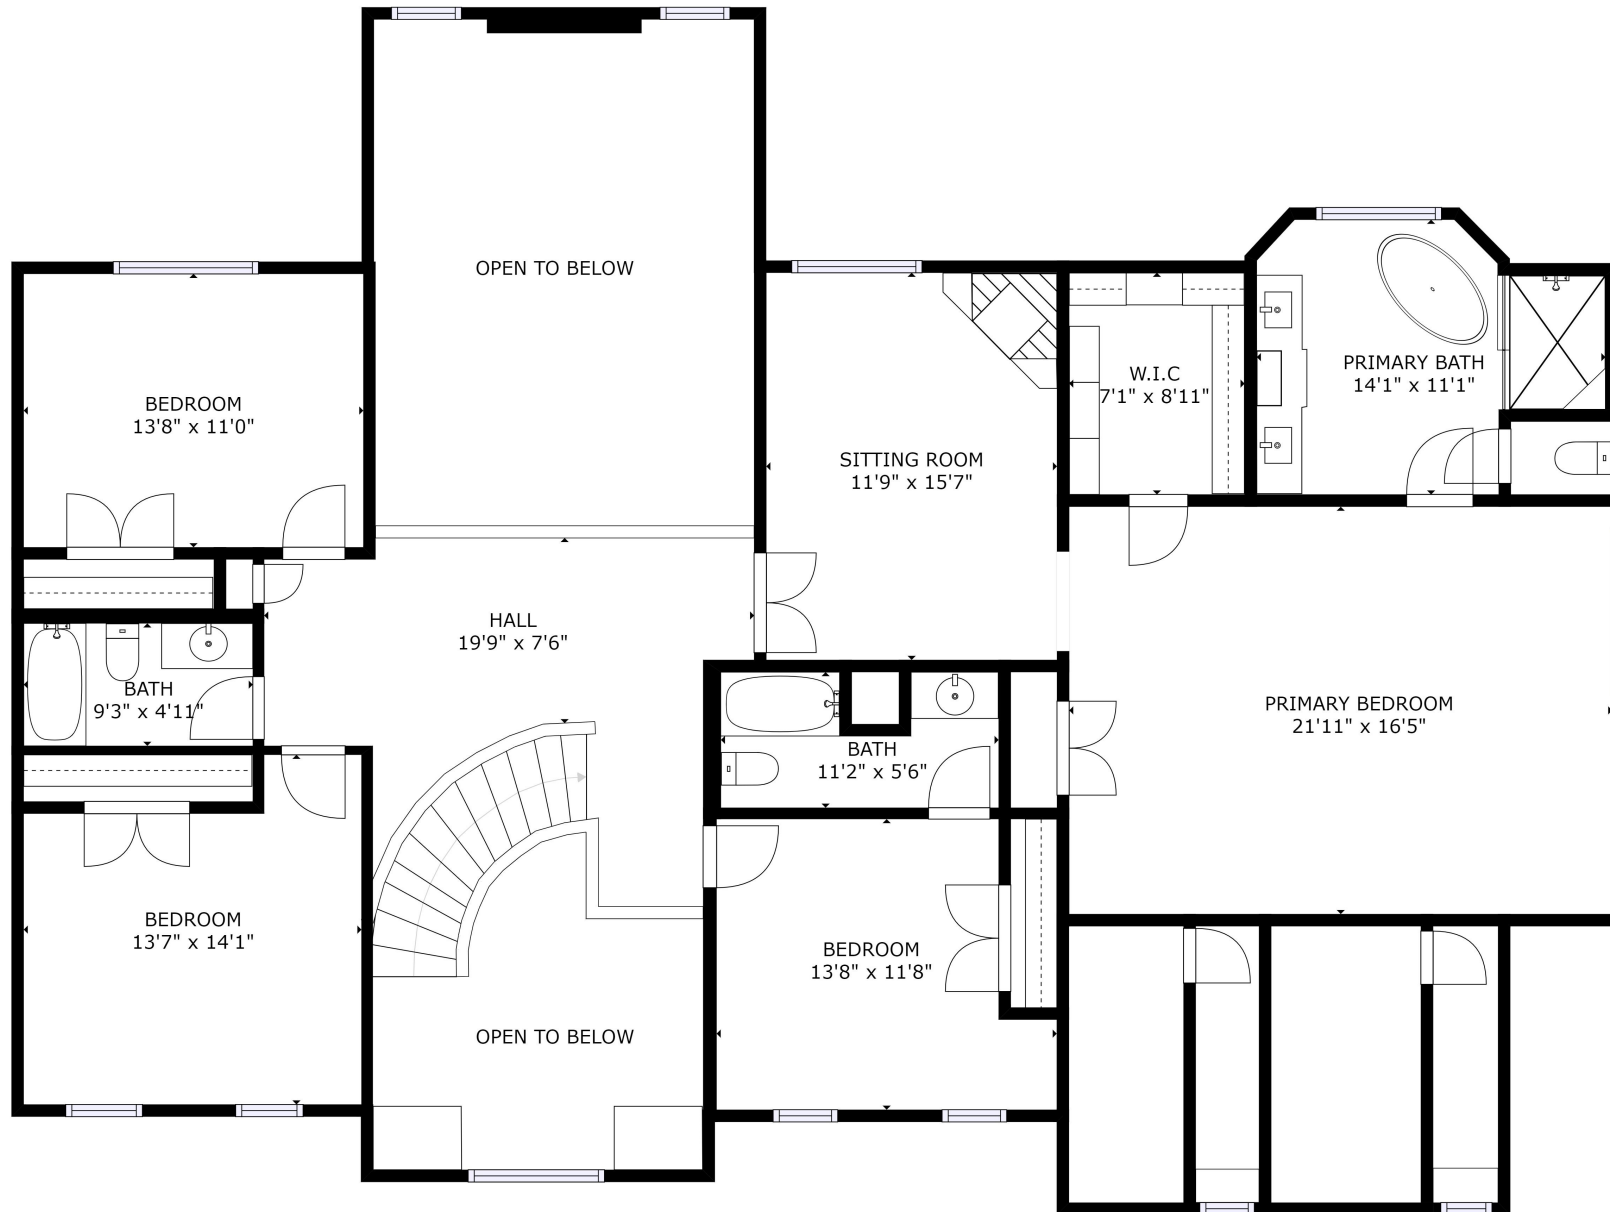

GROSS INTERNAL AREA
 LOWER LEVEL: 1757 sq. ft, MAIN LEVEL: 1966 sq. ft
 UPPER LEVEL: 1939 sq. ft, EXCLUDED AREAS:
 GARAGE: 508 sq. ft
 TOTAL: 5662 sq. ft
 SIZES AND DIMENSIONS ARE APPROXIMATE, ACTUAL MAY VARY.