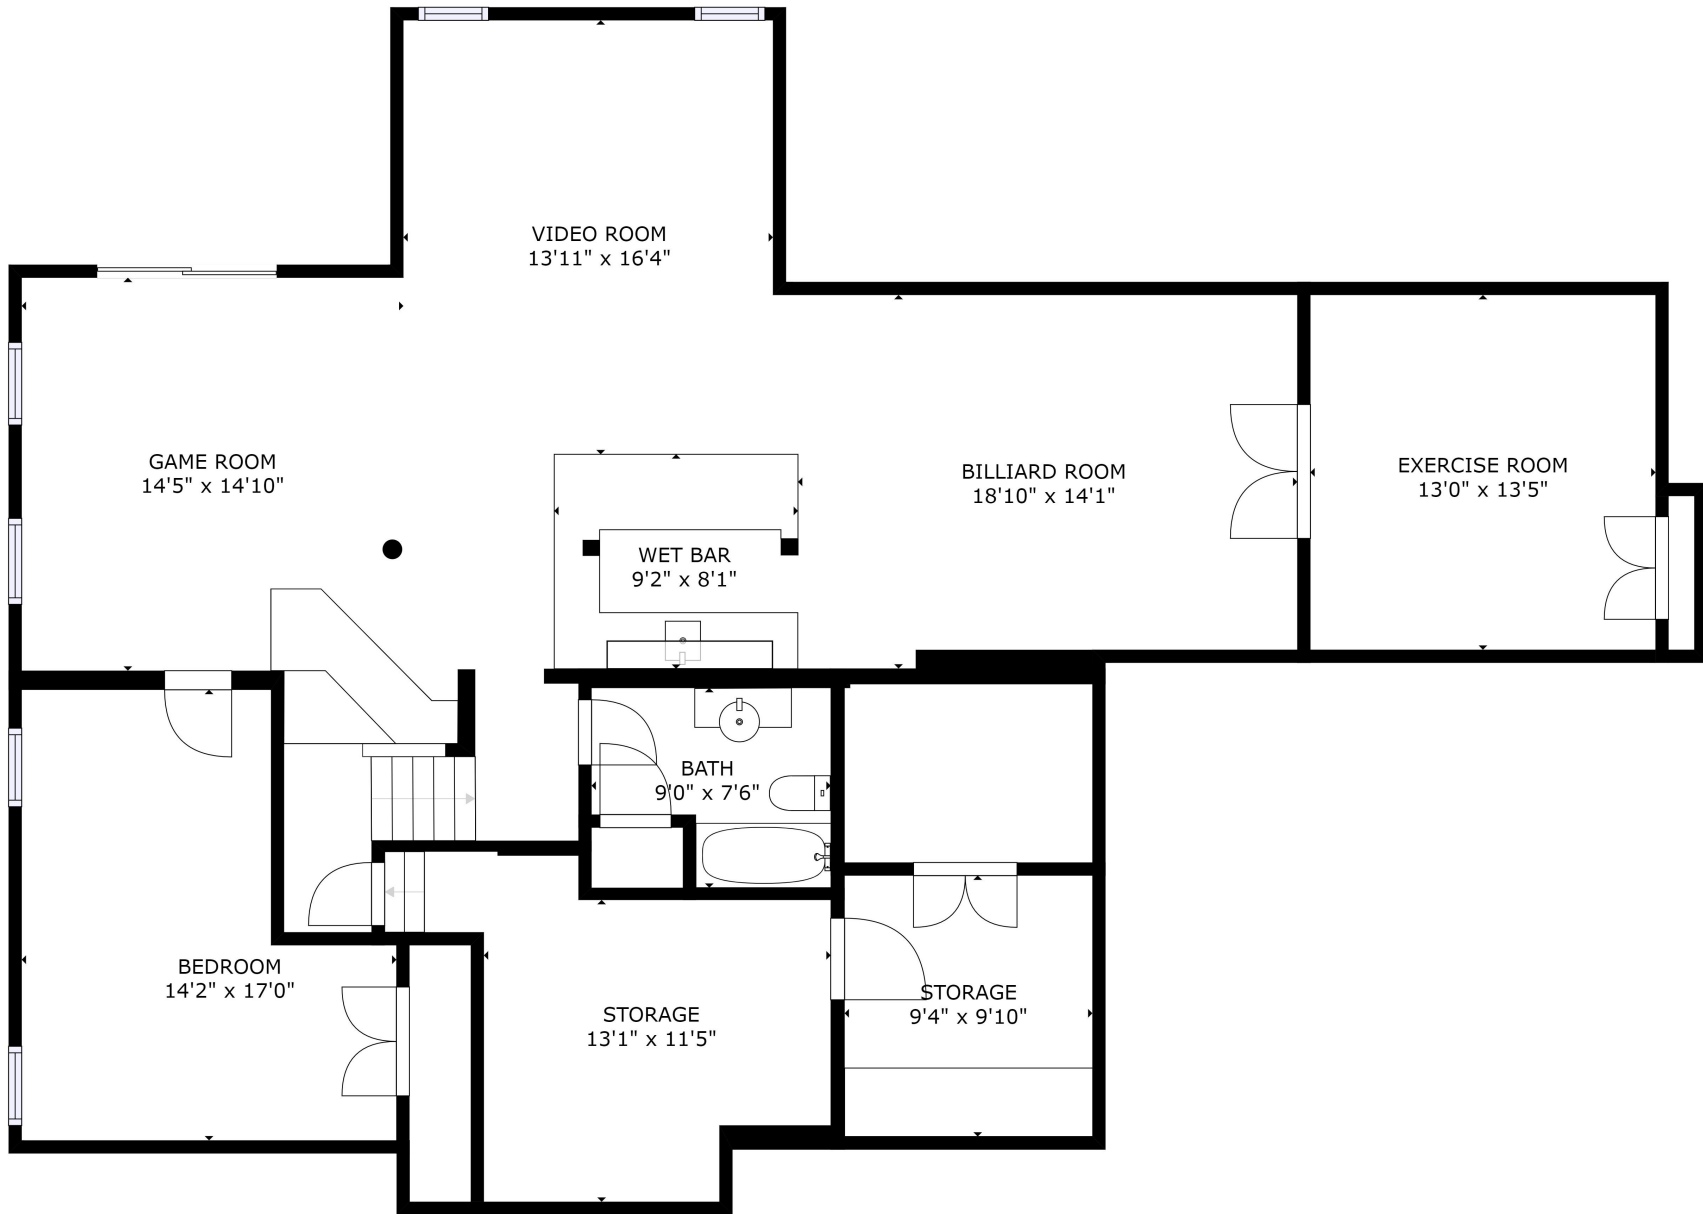

GROSS INTERNAL AREA
 LOWER LEVEL: 1757 sq. ft, MAIN LEVEL: 1966 sq. ft
 UPPER LEVEL: 1939 sq. ft, EXCLUDED AREAS:
 GARAGE: 508 sq. ft
 TOTAL: 5662 sq. ft
 SIZES AND DIMENSIONS ARE APPROXIMATE, ACTUAL MAY VARY.