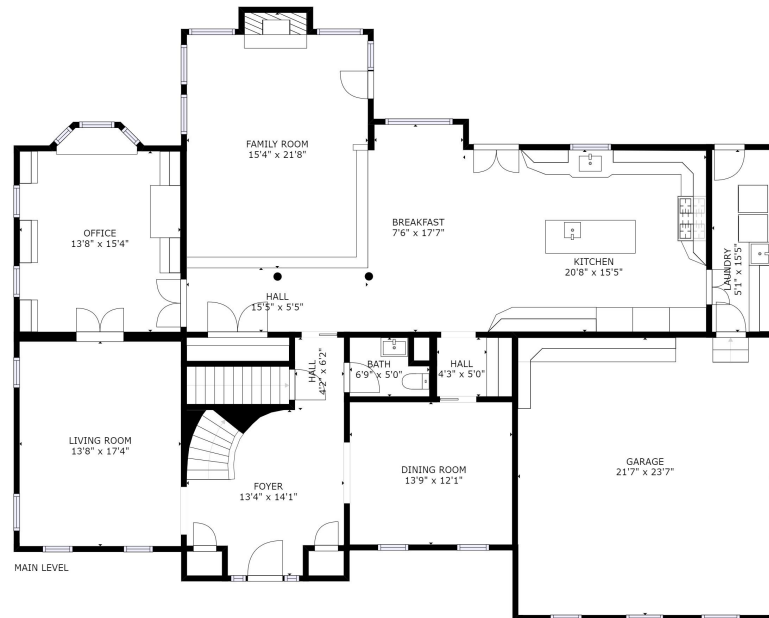

GROSS INTERNAL AREA
 LOWER LEVEL: 1757 sq. ft, MAIN LEVEL: 1966 sq. ft
 UPPER LEVEL: 1939 sq. ft, EXCLUDED AREAS:
 GARAGE: 508 sq. ft
 TOTAL: 5662 sq. ft
 SIZES AND DIMENSIONS ARE APPROXIMATE, ACTUAL MAY VARY.