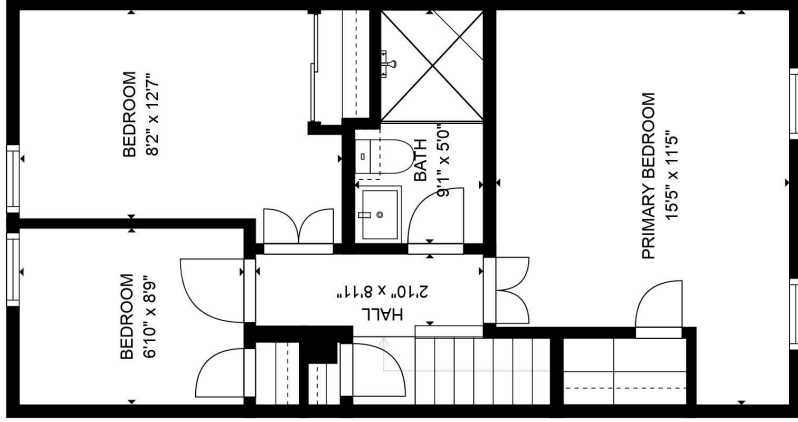

MAIN LEVEL

LOWEL LEVEL

UPPER LEVEL

GROSS INTERNAL AREA
 LOWEL LEVEL: 449 sq. ft, MAIN LEVEL: 462 sq. ft
 UPPER LEVEL: 463 sq. ft, EXCLUDED AREAS:
 DECK: 231 sq. ft
 TOTAL: 1374 sq. ft

SIZES AND DIMENSIONS ARE APPROXIMATE, ACTUAL MAY VARY.