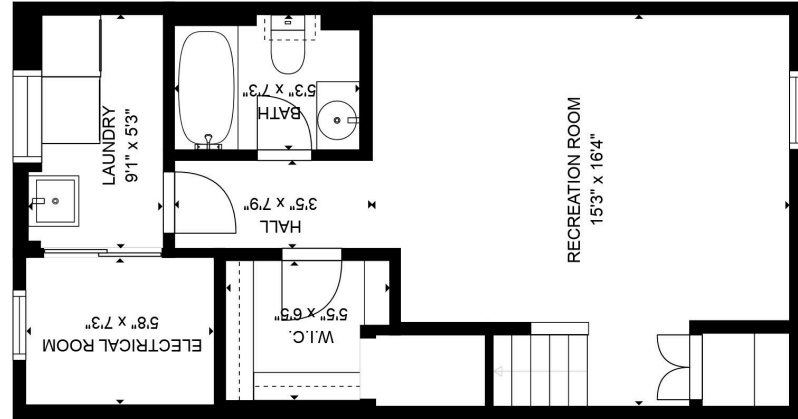

MAIN LEVEL

LOWEL LEVEL

UPPER LEVEL

GROSS INTERNAL AREA
 LOWEL LEVEL: 449 sq. ft, MAIN LEVEL: 462 sq. ft
 UPPER LEVEL: 463 sq. ft, EXCLUDED AREAS:
 DECK: 231 sq. ft
 TOTAL: 1374 sq. ft

SIZES AND DIMENSIONS ARE APPROXIMATE, ACTUAL MAY VARY.