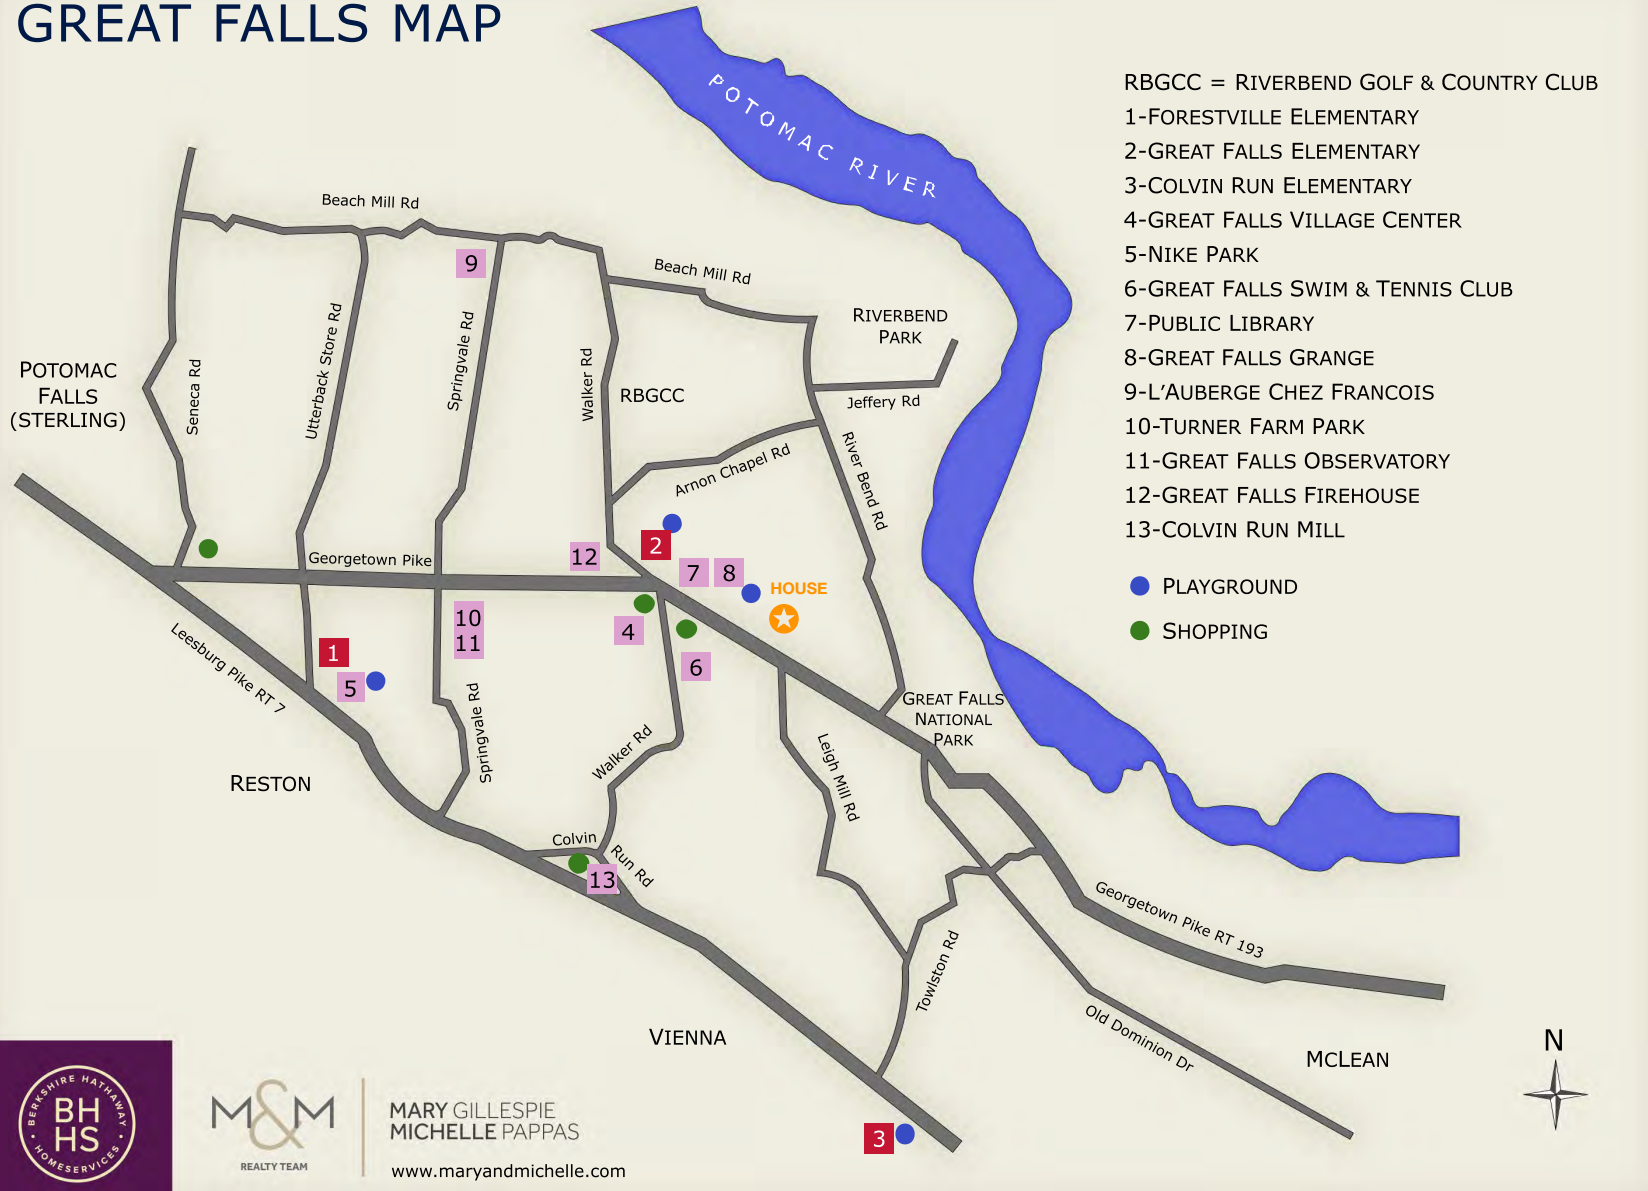

GREAT FALLS MAP

RBGCC = RIVERBEND GOLF & COUNTRY CLUB

- 1-Forestville Elementary
- 2-Great Falls Elementary
- 3-Colvin Run Elementary
- 4-Great Falls Village Center
- 5-Nike Park
- 6-Great Falls Swim & Tennis Club
- 7-Public Library
- 8-Great Falls Grange
- 9-L'Auberge Chez Francois
- 10-Turner Farm Park
- 11-Great Falls Observatory
- 12-Great Falls Firehouse
- 13-Colvin Run Mill

- PLAYGROUND
- SHOPPING

MARY GILLESPIE
MICHELLE PAPPAS
www.maryandmichelle.com